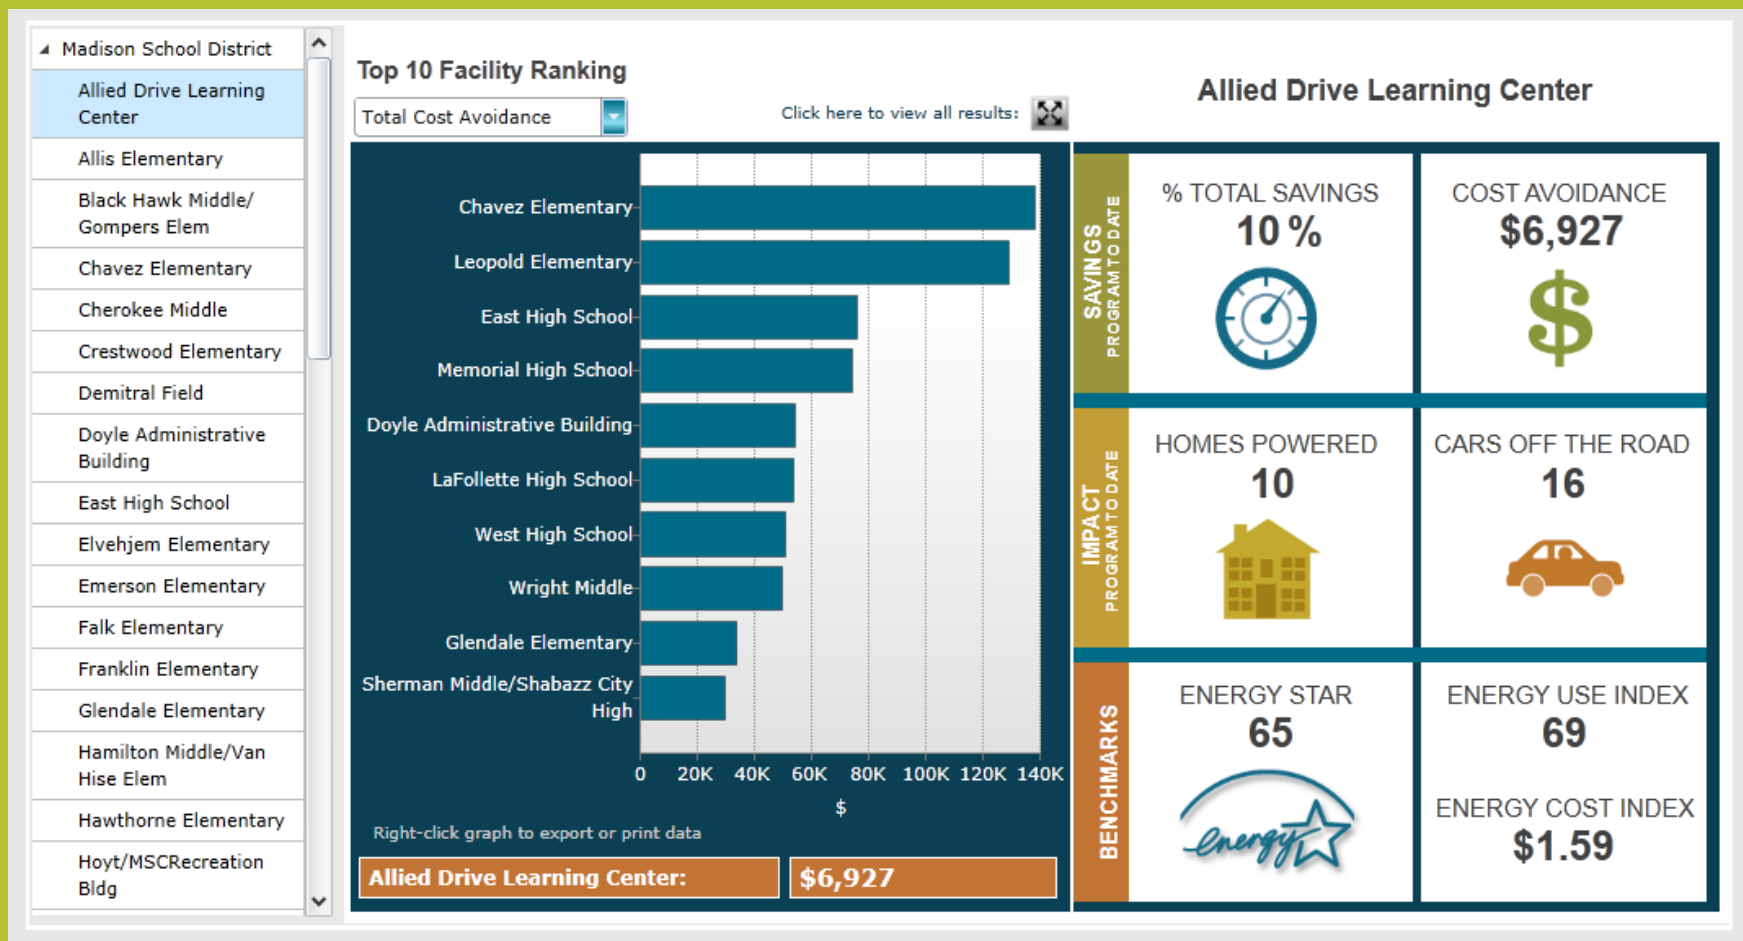

Energy Dashboard Pilot